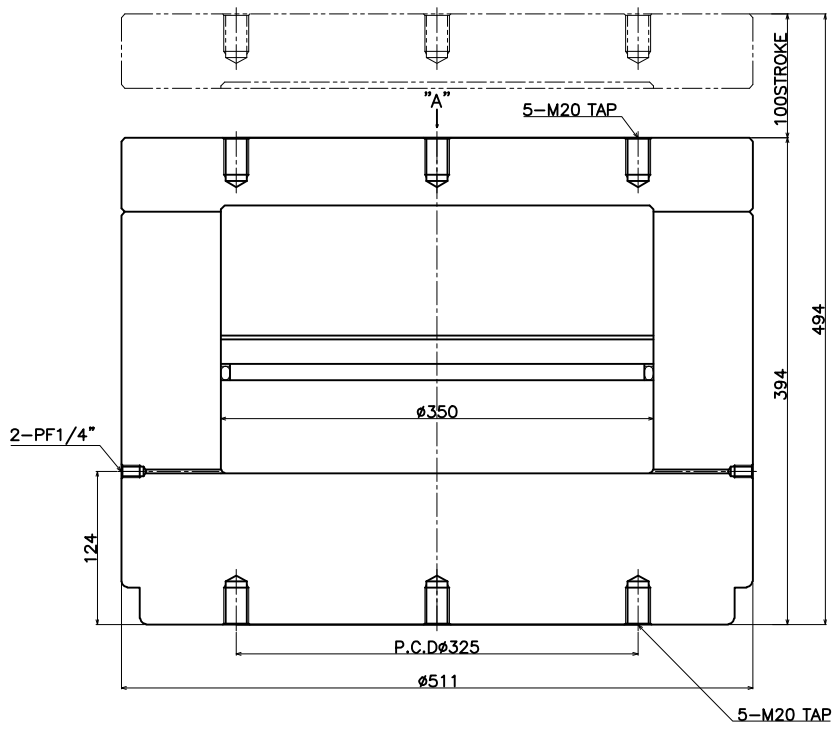

3000

SPECIFICATION

MODEL NO.	HYD/S-1400100
CAPACITY	1400TON
STROKE	100mm
WEIGHT	about 620Kg

1400Ton\*100St

VIEW "A"

전 진	
MAXIMUM PRESSURE	2000Kgf/cm <sup>2</sup>
WORKING PRESSURE	1500Kgf/cm <sup>2</sup>
사용 유 : 유압작동유 ISO46	