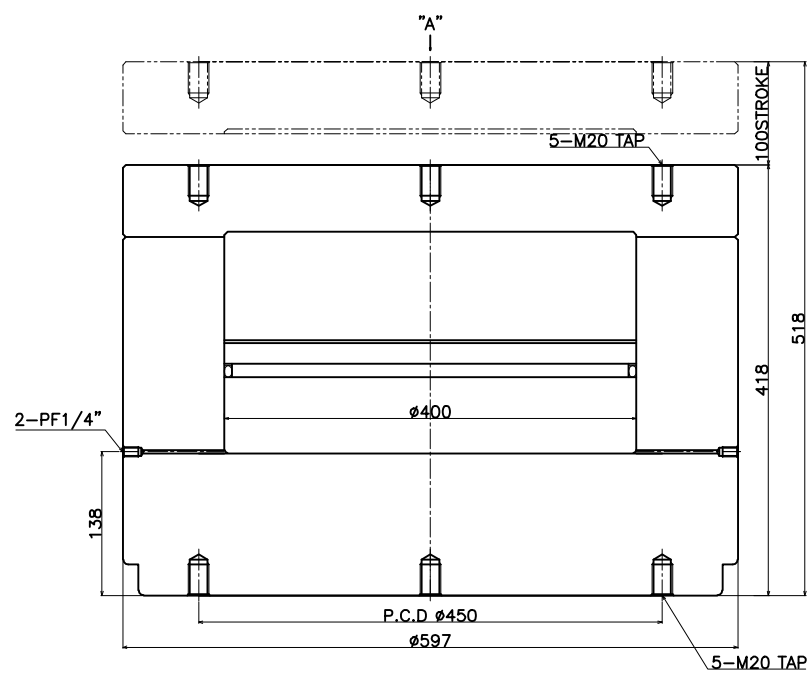

3000

SPECIFICATION

MODEL NO.	HYD/S-1800100
CAPACITY	1800TON
STROKE	100mm
WEIGHT	about 890Kg

1800Ton\*100St

VIEW "A"

전	진
MAXIMUM PRESSURE	2000Kgf/cm <sup>2</sup>
WORKING PRESSURE	1500Kgf/cm <sup>2</sup>
사용 유 : 유압작동유 ISO46	