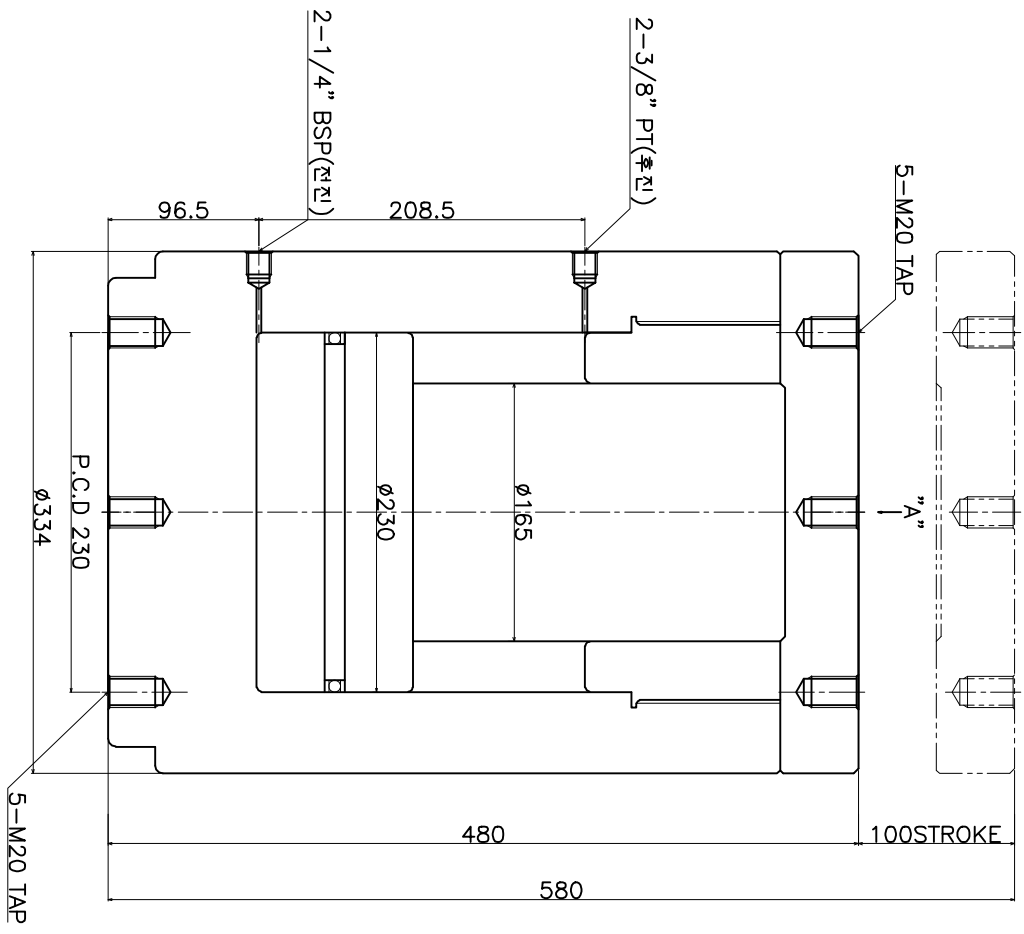

HW 3000

SPECIFICATION	
MODEL NO.	HHDC 600100
CAPACITY	600TON
STROKE	100mm
WEIGHT	about 304kg
600Ton*100St	

VIEW "A"

전	전	후	전
MAXIMUM PRESSURE	2000kgf/cm ²	MAXIMUM PRESSURE	1000kgf/cm ²
WORKING PRESSURE	1500kgf/cm ²	WORKING PRESSURE	700kgf/cm ²
사용 유 : 유압전동유 ISO46			