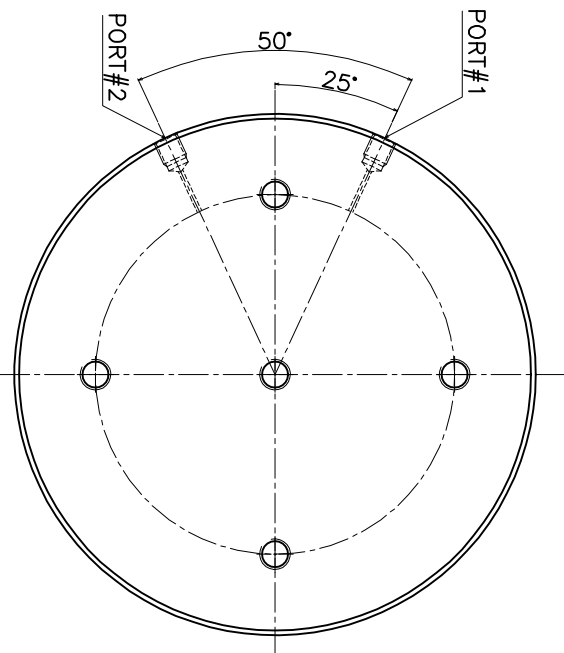

HW 3000

SPECIFICATION	
MODEL NO.	HHDC 600100
CAPACITY	600TON
STROKE	100mm
WEIGHT	about 304kg
600Ton*100St	

VIEW "A"

전	전	후	전
MAXIMUM PRESSURE	2000kgf/cm ²	MAXIMUM PRESSURE	1000kgf/cm ²
WORKING PRESSURE	1500kgf/cm ²	WORKING PRESSURE	700kgf/cm ²
사용 유 : 유압전동유 ISO46			