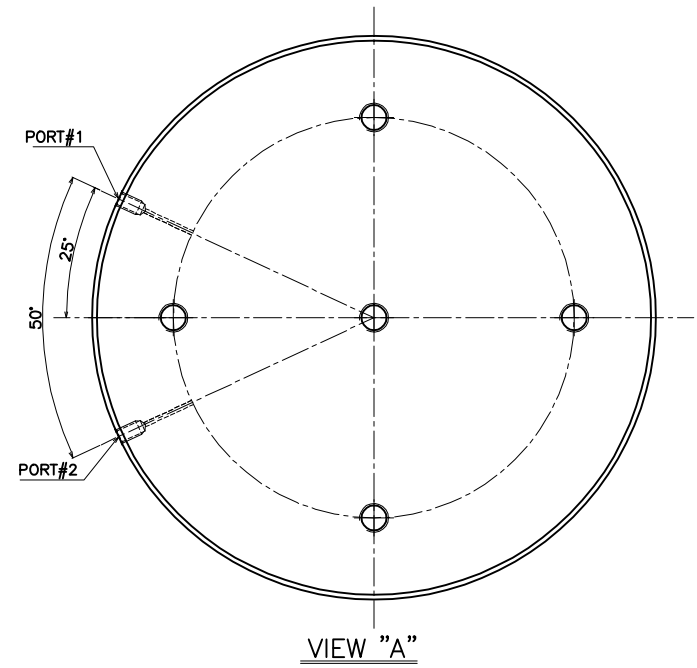

3000

SPECIFICATION

MODEL NO.	HYD/S-800100
CAPACITY	800TON
STROKE	100mm
WEIGHT	about 300Kg

800Ton*100St

전 진	
MAXIMUM PRESSURE	2000Kgf/cm ²
WORKING PRESSURE	1500Kgf/cm ²
사용 유 : 유압작동유 ISO46	

C.I.K.

ITEM No.