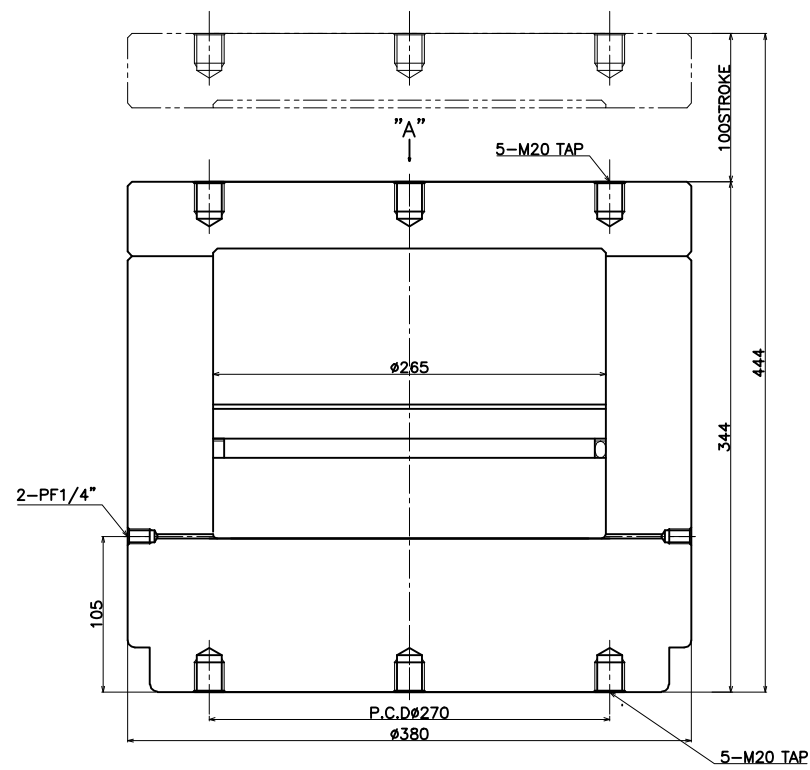

3000

SPECIFICATION

MODEL NO.	HYD/S-800100
CAPACITY	800TON
STROKE	100mm
WEIGHT	about 300Kg

800Ton*100St

전 진	
MAXIMUM PRESSURE	2000Kgf/cm ²
WORKING PRESSURE	1500Kgf/cm ²
사용 유 : 유압작동유 ISO46	

C.I.K.

ITEM No.